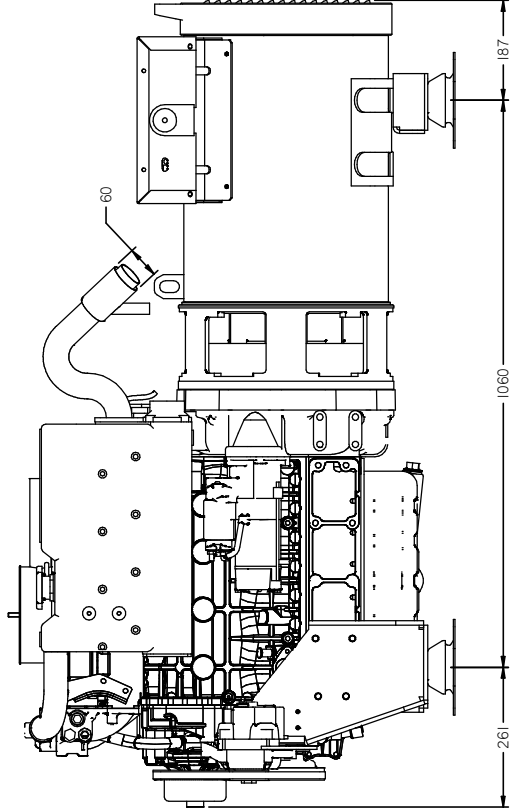

AVM MOUNT DETAILS

REV	DESCRIPTION	DATE	APPD	DRAWN
01				

NOTES

TITLE		HEAT EXCHANGE BETASET40 (SINGLE PHASE ONLY) BETASET49 (SINGLE & 3 PHASE)	
DIMENSIONS IN MM (INCH) DO NOT SCALE		PART FILE NAME: 423738-9 GA DRAWING 3800 EC032 STEEL BASE.dwg	
DRAWN BY:	SIZE:	DWG NO:	REV:
TV	A3	100-08800	00
CHECKED BY:	SCALE:	PAGE:	DATE:
LT	1:1	3 of 3	06/12/2010