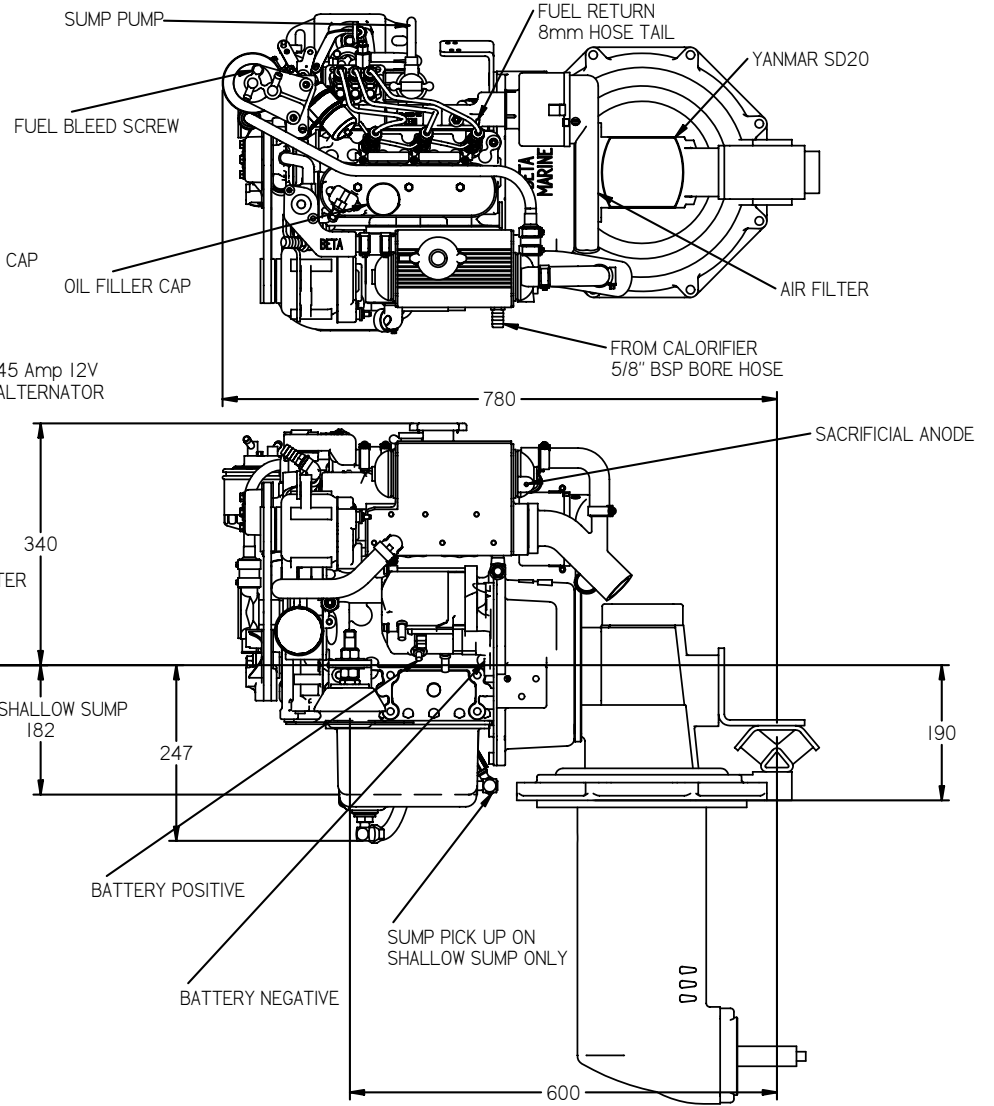

FLEXIBLE MOUNT DETAILS

| REV | DESCRIPTION | DATE | APP'D | DRAWN | NOTES |
|-----|-------------|------|-------|-------|-------|
| 01 | | | | | |
| | | | | | |
| | | | | | |
| | | | | | |
| | | | | | |
| | | | | | |
| | | | | | |
| | | | | | |
| | | | | | |
| | | | | | |

DIMENSIONS IN MM (INCH)
 DO NOT SCALE

BETA MARINE

BETA MARINE LTD.
 DAVY WAY,
 WATERWELLS,
 QUEDGELEY,
 GLOUCESTER, GL2 2AD, UK

TEL: (01452) 723492 FAX: (01452) 729916

TITLE
**BD722 HEAT EXCHANGE
 YANMAR SAILDRIVE SD20**

DRAWN BY: TW
 CHECKED BY: LT

SIZE A4
 SCALE NTS

DWG NO. 100-07051
 PAGE 1 of 1

REV 00
 DATE 03/04/2007