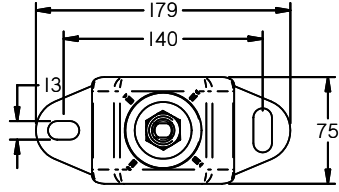

FLEXIBLE MOUNT DETAILS

REV	DESCRIPTION	DATE	APP'D	DRAWN	NOTES
01					

DIMENSIONS IN MM (INCH)
DO NOT SCALE

BETA MARINE

BETA MARINE LTD.
DAVY WAY,
WATERWELLS,
QUEDGELEY,
GLOUCESTER, GL2 2AD, UK

TEL: (01452) 723492 FAX: (01452) 729916

TITLE
**BD722 HEAT EXCHANGE
YANMAR SAILDRIVE SD20**

DRAWN BY: TW
CHECKED BY: LT

SIZE A4
SCALE NTS

DWG NO. 100-07051
PAGE 1 of 1

REV 00
DATE 03/04/2007