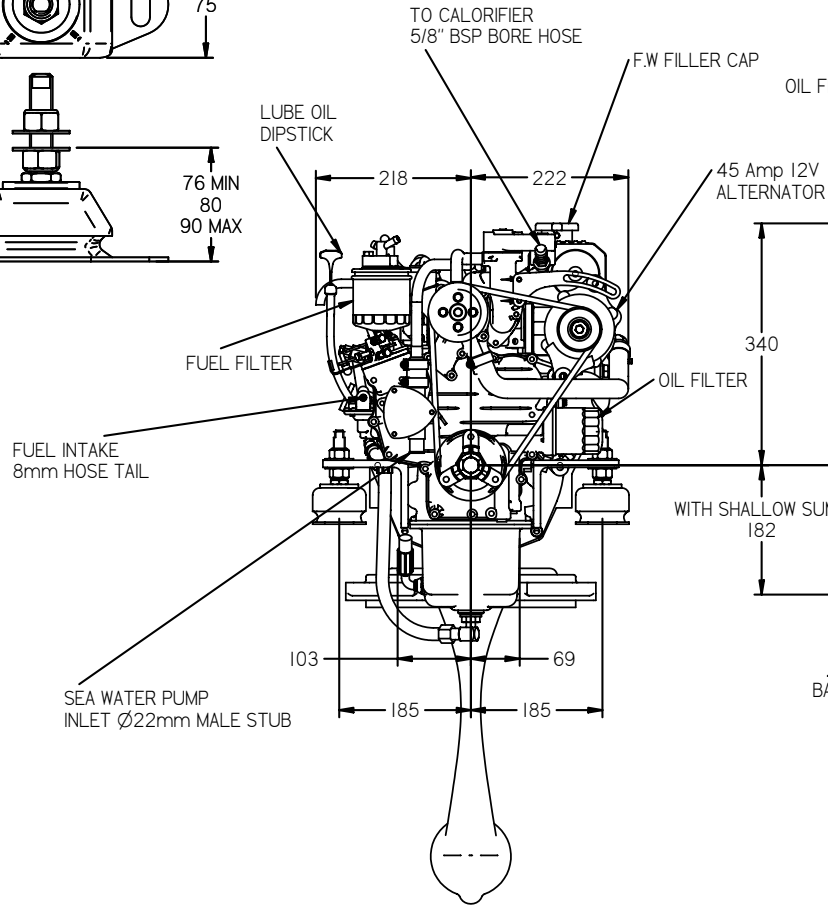

FLEXIBLE MOUNT DETAILS

| REV | DESCRIPTION | DATE | APP'D | DRAWN | NOTES |
|-----|-------------|------|-------|-------|-------|
| 01 | | | | | |
| | | | | | |
| | | | | | |
| | | | | | |
| | | | | | |
| | | | | | |
| | | | | | |
| | | | | | |
| | | | | | |
| | | | | | |

DIMENSIONS IN MM (INCH)
 DO NOT SCALE

BETA MARINE

BETA MARINE LTD.
 DAVY WAY,
 WATERWELLS,
 QUEDGELEY,
 GLOUCESTER, GL2 2AD, UK

TEL: (01452) 723492 FAX: (01452) 729916

TITLE
**BD722 HEAT EXCHANGE
 YANMAR SAILDRIVE SD20**

DRAWN BY: TW
 CHECKED BY: LT

SIZE A4
 SCALE NTS

DWG NO. 100-07051
 PAGE 1 of 1

REV 00
 DATE 03/04/2007