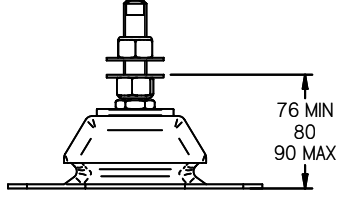

FLEXIBLE MOUNT DETAILS

REV	DESCRIPTION	DATE	APP'D	DRAWN	NOTES
01					

DIMENSIONS IN MM (INCH)
DO NOT SCALE

BETA MARINE

BETA MARINE LTD.
DAVY WAY,
WATERWELLS,
QUEDGELEY,
GLOUCESTER, GL2 2AD, UK

TEL: (01452) 723492 FAX: (01452) 729916

TITLE
**BD722 HEAT EXCHANGE
YANMAR SAILDRIVE SD20**

DRAWN BY: TW
CHECKED BY: LT

SIZE A4
SCALE NTS

DWG NO. 100-07051
PAGE 1 of 1

REV 00
DATE 03/04/2007