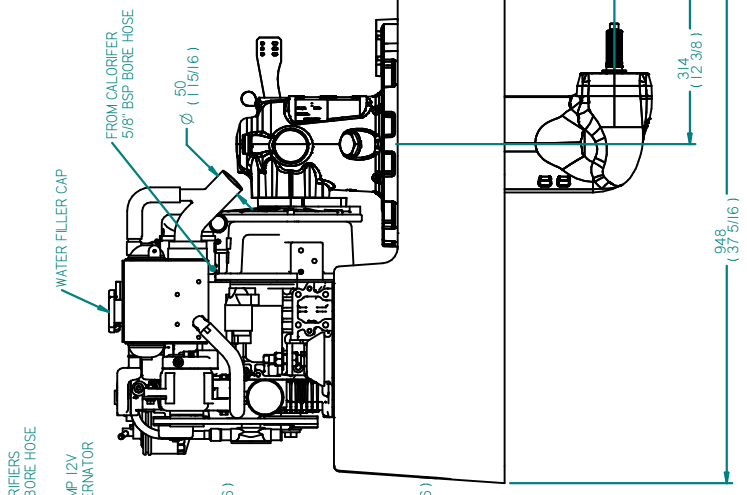

FLEXIBLE MOUNT

FUEL SIDE

REV	DESCRIPTION	DATE	APPD	DRAWN
01				

NOTES

TITLE: **BETA16 HEAT EXCHANGE SEA PROP 60**

DIMENSIONS IN MM (INCH) DO NOT SCALE

PART FILE NAME: BETA16 HE SEA PROP 60.8mm

BETA MARINE LTD.
WATERWELL, WATERWELL, GLOUCESTER, GL2 2AD, UK

TELE: (01452) 723492 FAX: (01452) 728916

DRAWN BY: TV AS
CHECKED BY: LT

SCALE: NTS

PAGE: 1 of 1

DATE: 15/06/2010

REV: 01

DWG NO: 100-08975