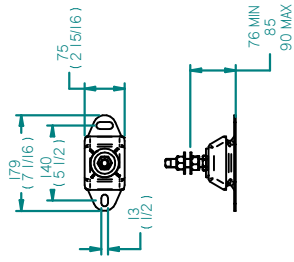

FLEXIBLE MOUNT

FUEL SIDE

REV	DESCRIPTION	DATE	APPD	DRAWN
01				

NOTES

TITLE: **BETA16 HEAT EXCHANGE SEA PROP 60**

DIMENSIONS IN MM (INCH) DO NOT SCALE

PART FILE NAME: BETA16 HE SEA PROP 60.8mm

BETA MARINE LTD.
WATERWELL, WATERWELL, GLOUCESTER, GL2 2AD, UK

TELE: (01452) 723492 FAX: (01452) 728916

DRAWN BY: TV AS
CHECKED BY: LT

SCALE: NTS

PAGE: 1 of 1

DATE: 15/06/2010

REV: 01

DWG NO: 100-08975