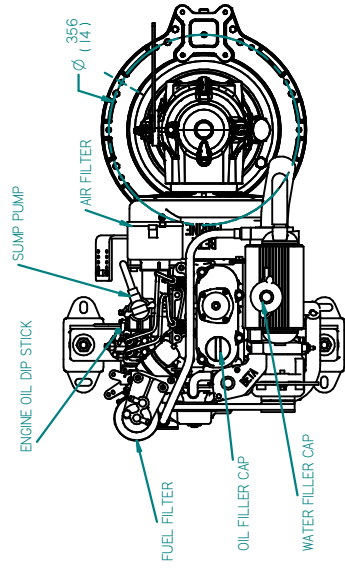

FLEXIBLE MOUNT

FUEL SIDE

REV	DESCRIPTION	DATE	APPD	DRAWN
01				

NOTES

TITLE: **BETA16 HEAT EXCHANGE SEA PROP 60**

DIMENSIONS IN MM (INCH) DO NOT SCALE

PART FILE NAME: BETA16 HE SEA PROP 60.8mm

BETA MARINE LTD.
WATERWELL, WATERWELL, GLOUCESTER, GL2 2AD, UK

TELE: (01452) 723492 FAX: (01452) 728916

DRAWN BY: TV AS
CHECKED BY: LT

SCALE: NTS

PAGE: 1 of 1

DATE: 15/06/2010

REV: 01

DWG NO: 100-08975