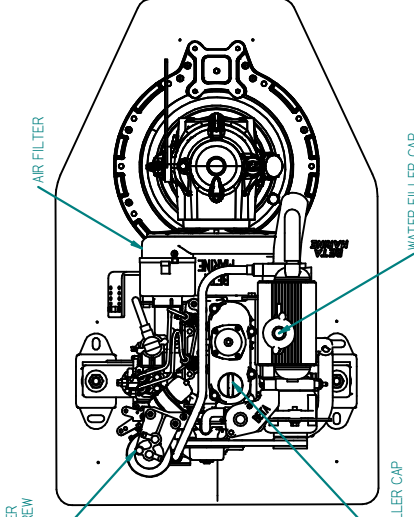

FLEXIBLE MOUNT

FUEL SIDE

REV	DESCRIPTION	DATE	APPD	DRAWN
01				

NOTES

TITLE: **BETA16 HEAT EXCHANGE SEA PROP 60**

DIMENSIONS IN MM (INCH) DO NOT SCALE

PART FILE NAME: BETA16 HE SEA PROP 60.8mm

BETA MARINE LTD.
WATERWELL, WATERWELL, GLOUCESTER, GL2 2AD, UK

TELE: (01452) 723492 FAX: (01452) 728916

DRAWN BY: TV AS
CHECKED BY: LT

SCALE: NTS

PAGE: 1 of 1

DATE: 15/06/2010

REV: 01

DWG NO: 100-08975