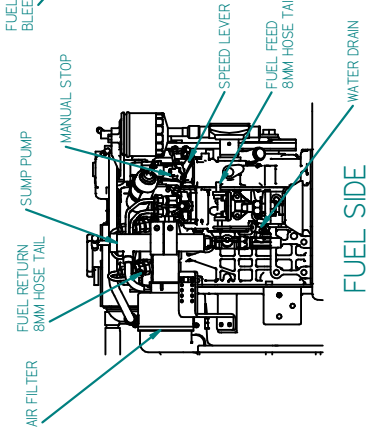

FLEXIBLE MOUNT

FUEL SIDE

REV	DESCRIPTION	DATE	APPD	DRAWN
01				

NOTES

TITLE: **BETA16 HEAT EXCHANGE SEA PROP 60**

DIMENSIONS IN MM (INCH) DO NOT SCALE

PART FILE NAME: BETA16 HE SEA PROP 60.8mm

BETA MARINE LTD.
WATERWELL, WATERWELL, GLOUCESTER, GL2 2AD, UK

TELE: (01452) 723492 FAX: (01452) 728916

DRAWN BY: TV AS
CHECKED BY: LT

SCALE: NTS

PAGE: 1 of 1

DATE: 15/06/2010

REV: 01

DWG NO: 100-08975