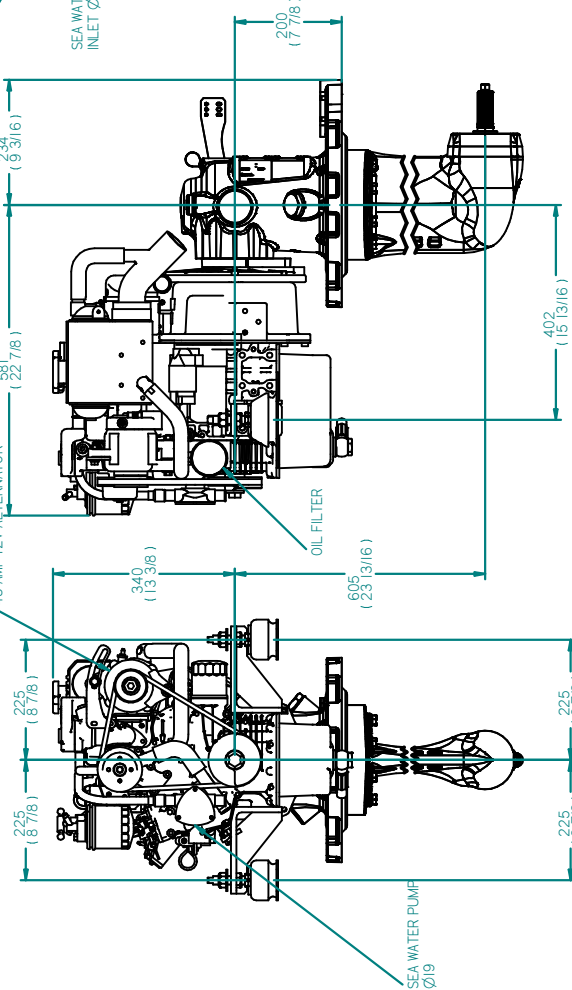

FLEXIBLE MOUNT

FUEL SIDE

REV	DESCRIPTION	DATE	APPD	DRAWN
01				

NOTES

TITLE: **BETA16 HEAT EXCHANGE SEA PROP 60**

DIMENSIONS IN MM (INCH) DO NOT SCALE

PART FILE NAME: BETA16 HE SEA PROP 60.8mm

BETA MARINE LTD.
WATERWELL, WATERWELL, GLOUCESTER, GL2 2AD, UK

TELE: (01452) 723492 FAX: (01452) 728916

DRAWN BY: TV AS
CHECKED BY: LT

SCALE: NTS

PAGE: 1 of 1

DATE: 15/06/2010

REV: 01

DWG NO: 100-08975