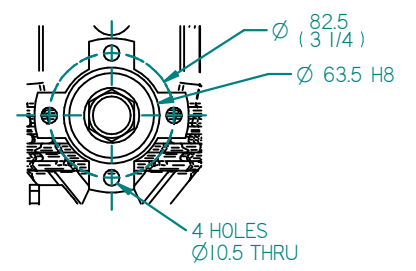

GEARBOX OUTPUT

REV	DESCRIPTION	DATE	APP'D	DRAWN	NOTES
01	CALORIFIERS AND SHALLOW SUMP	19/01/06		TW	
	NEW HEADER TANK, AIR FILTER AND ALTERNATOR	11/09/12		TW	

TITLE: **BETA 25 HEAT EXCHANGE TMC40 GEARBOX**

DIMENSIONS IN MM (INCH) DO NOT SCALE

PART FILE NAME: 100-06495 01 BD902 HE TMC40.asm

BETA MARINE

BETA MARINE LTD,
DAVY WAY,
WATERWELLS,
QUEDGELEY,
GLOUCESTER. GL2 2AD, UK

TEL: (01452) 723492 FAX: (01452) 729916

DRAWN BY: TW	SIZE: A4	DWG NO: 100-06495	REV: 02
CHECKED BY: LT	SCALE: NTS	PAGE: 1 of 1	DATE: 11/09/2012