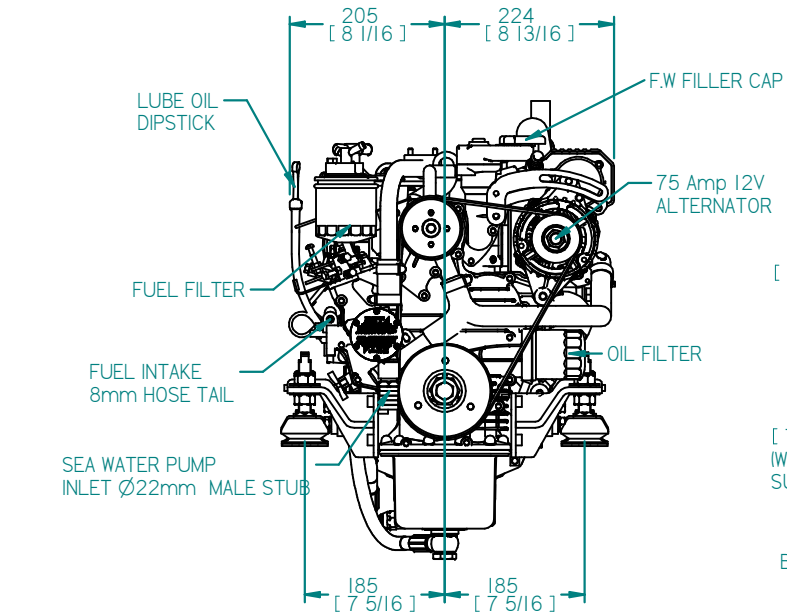

FLEXIBLE MOUNT DETAILS

GEARBOX OUTPUT

REV	DESCRIPTION	DATE	APP'D	DRAWN	MATL:	FINISH:	UNTOLERANCED DIMS: ± 0.25	TITLE:
01								B25 HEAT EXCHANGE TMC60 GEARBOX
					NOTES:			PART FILE NAME: BETA25HE TMC60.dft
DIMENSIONS IN MM (INCH) DO NOT SCALE					SCALE: NTS		DATE CREATED: 15/10/2015	
BETA MARINE					BETA MARINE LTD, DAVY WAY, WATERWELLS, QUEDGELEY, GLOUCESTER. GL2 2AD, UK		DRAWN BY: JLT	SIZE A4
TEL: (01452) 723492					FAX: (01452) 729916		CHECKED BY: TW	DWG NO: 100-10418
							PART NUMBER:	REV 00
								PAGE 1 of 1