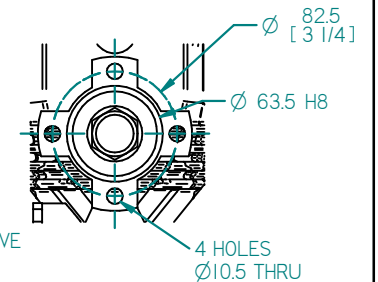

FLEXIBLE MOUNT DETAILS

GEARBOX OUTPUT

REV	DESCRIPTION	DATE	APP'D	DRAWN	MATL:	FINISH:	UNTOLERANCED DIMS: ± 0.25	TITLE:
01								B25 HEAT EXCHANGE TMC60 GEARBOX
					NOTES:			PART FILE NAME: BETA25HE TMC60.dft
DIMENSIONS IN MM (INCH) DO NOT SCALE					SCALE: NTS		DATE CREATED: 15/10/2015	
BETA MARINE					BETA MARINE LTD, DAVY WAY, WATERWELLS, QUEDGELEY, GLOUCESTER. GL2 2AD, UK		DRAWN BY: JLT	SIZE A4
TEL: (01452) 723492					FAX: (01452) 729916		CHECKED BY: TW	DWG NO: 100-10418
							PART NUMBER:	REV 00
								PAGE 1 of 1