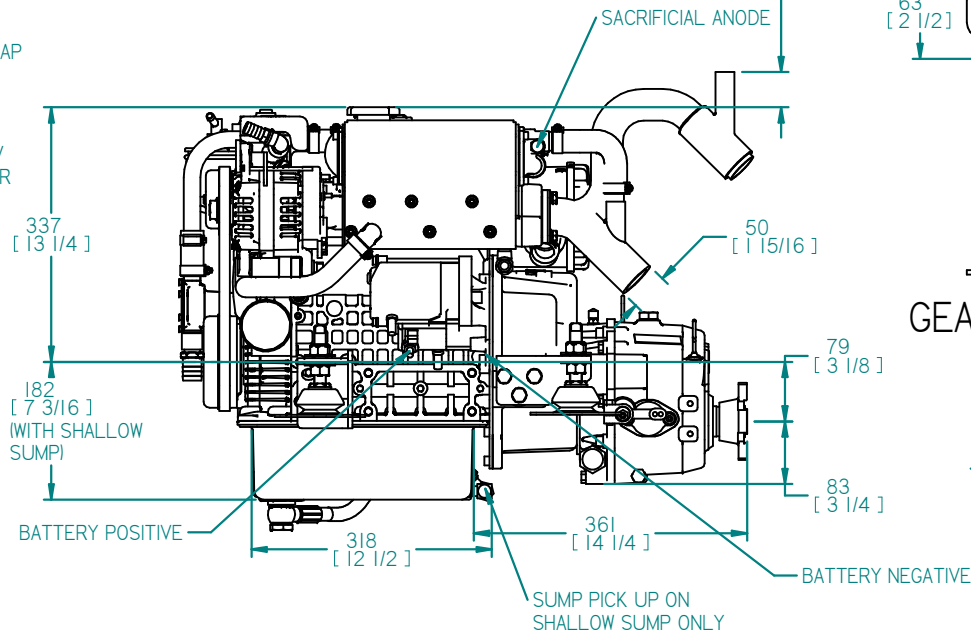

FLEXIBLE MOUNT DETAILS

GEARBOX OUTPUT

REV	DESCRIPTION	DATE	APP'D	DRAWN	MATL:	FINISH:	UNTOLERANCED DIMS: ± 0.25	TITLE:
01								B25 HEAT EXCHANGE TMC60 GEARBOX
					NOTES:			PART FILE NAME: BETA25HE TMC60.dft
DIMENSIONS IN MM (INCH) DO NOT SCALE					SCALE: NTS		DATE CREATED: 15/10/2015	
BETA MARINE					BETA MARINE LTD, DAVY WAY, WATERWELLS, QUEDGELEY, GLOUCESTER. GL2 2AD, UK		DRAWN BY: JLT	SIZE A4
TEL: (01452) 723492					FAX: (01452) 729916		CHECKED BY: TW	DWG NO: 100-10418
							PART NUMBER:	REV 00
								PAGE 1 of 1