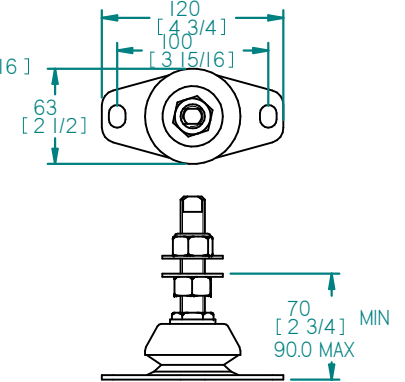

FLEXIBLE MOUNT DETAILS

GEARBOX OUTPUT

REV	DESCRIPTION	DATE	APP'D	DRAWN	MATL:	FINISH:	UNTOLERANCED DIMS: ± 0.25	TITLE:
01								B25 HEAT EXCHANGE TMC60 GEARBOX
					NOTES:			PART FILE NAME: BETA25HE TMC60.dft
DIMENSIONS IN MM (INCH) DO NOT SCALE					SCALE: NTS		DATE CREATED: 15/10/2015	
BETA MARINE					BETA MARINE LTD, DAVY WAY, WATERWELLS, QUEDGELEY, GLOUCESTER. GL2 2AD, UK		DRAWN BY: JLT	SIZE A4
TEL: (01452) 723492					FAX: (01452) 729916		CHECKED BY: TW	DWG NO: 100-10418
							PART NUMBER:	REV 00
								PAGE 1 of 1