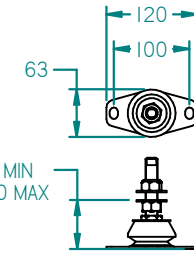

FLEXIBLE MOUNT DETAILS

FLEXIBLE COUPLING DETAILS

REV	DESCRIPTION	DATE	APP'D	DRAWN	NOTES
01					
05	q-box re-name	30-06-17	TW		

DIMENSIONS IN MM (INCH) DO NOT SCALE

PART FILE NAME: 100-01138 04 BETA28 (BD1005) HE PRM120.asm

BETA MARINE

BETA MARINE LTD,
DAVY WAY,
WATERWELLS,
QUEDGELEY,
GLOUCESTER. GL2 2AD, UK

DRAWN BY: TW
CHECKED BY: LT

SIZE A4
SCALE NTS

DWG NO: 100-01138
PAGE 1 of 1

REV 05
DATE 19/03/2014

TITLE:

**BETA30 HEAT EXCHANGE
PRM125 GEARBOX**