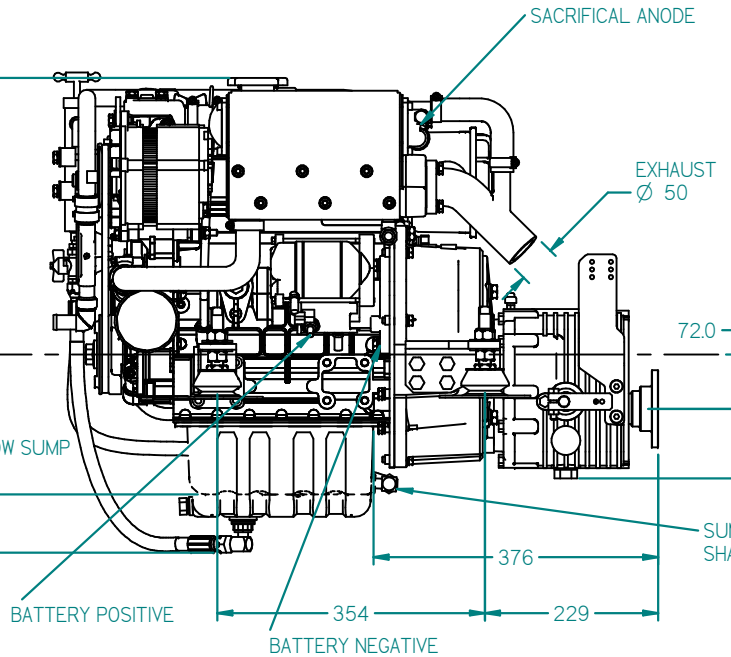

FLEXIBLE MOUNT DETAILS

FLEXIBLE COUPLING DETAILS

REV	DESCRIPTION	DATE	APP'D	DRAWN	NOTES
01					
05	q-box re-name	30-06-17	TW		

DIMENSIONS IN MM (INCH) DO NOT SCALE

PART FILE NAME: 100-01138 04 BETA28 (BD1005) HE PRM120.asm

BETA MARINE

BETA MARINE LTD,
DAVY WAY,
WATERWELLS,
QUEDGELEY,
GLOUCESTER. GL2 2AD, UK

DRAWN BY: TW
CHECKED BY: LT

SIZE A4
SCALE NTS

DWG NO: 100-01138
PAGE 1 of 1

REV 05
DATE 19/03/2014

TITLE:

**BETA30 HEAT EXCHANGE
PRM125 GEARBOX**