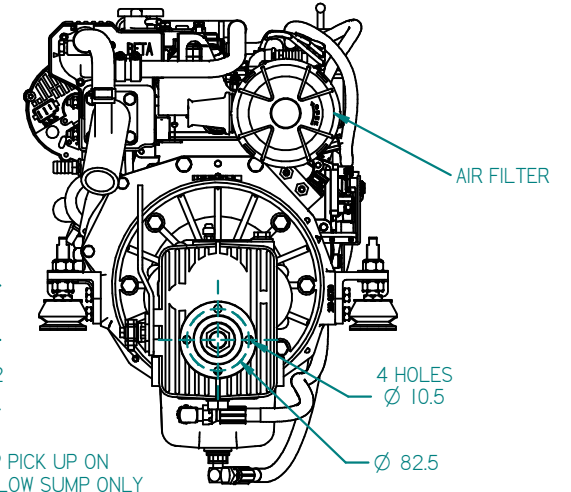

FLEXIBLE MOUNT DETAILS

FLEXIBLE COUPLING DETAILS

REV	DESCRIPTION	DATE	APP'D	DRAWN	NOTES
01					
05	q-box re-name	30-06-17	TW		

DIMENSIONS IN MM (INCH) DO NOT SCALE

PART FILE NAME: 100-01138 04 BETA28 (BD1005) HE PRM120.asm

BETA MARINE

BETA MARINE LTD,
DAVY WAY,
WATERWELLS,
QUEDGELEY,
GLOUCESTER. GL2 2AD, UK

DRAWN BY: TW
CHECKED BY: LT

SIZE A4
SCALE NTS

DWG NO: 100-01138
PAGE 1 of 1

REV 05
DATE 19/03/2014

TITLE:

**BETA30 HEAT EXCHANGE
PRM125 GEARBOX**