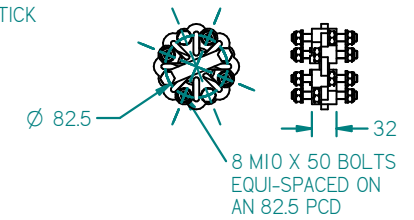

FLEXIBLE MOUNT DETAILS

FLEXIBLE COUPLING DETAILS

REV	DESCRIPTION	DATE	APP'D	DRAWN	NOTES
01					
05	q-box re-name	30-06-17	TW		

DIMENSIONS IN MM (INCH) DO NOT SCALE

PART FILE NAME: 100-01138 04 BETA28 (BD1005) HE PRM120.asm

BETA MARINE

BETA MARINE LTD,
DAVY WAY,
WATERWELLS,
QUEDGELEY,
GLOUCESTER. GL2 2AD, UK

DRAWN BY: TW
CHECKED BY: LT

SIZE A4
SCALE NTS

DWG NO: 100-01138
PAGE 1 of 1

REV 05
DATE 19/03/2014

TITLE:

**BETA30 HEAT EXCHANGE
PRM125 GEARBOX**