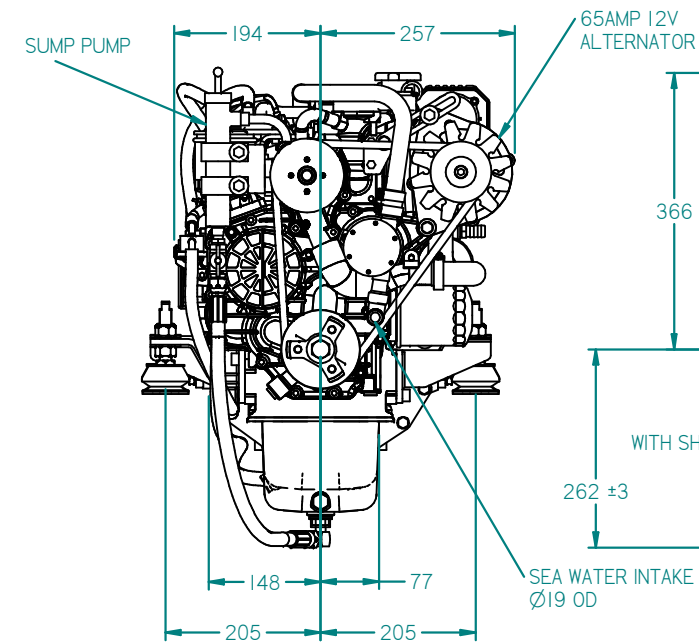

FLEXIBLE MOUNT DETAILS

FLEXIBLE COUPLING DETAILS

REV	DESCRIPTION	DATE	APP'D	DRAWN	NOTES
01					
05	q-box re-name	30-06-17	TW		

DIMENSIONS IN MM (INCH) DO NOT SCALE

PART FILE NAME: 100-01138 04 BETA28 (BD1005) HE PRM120.asm

BETA MARINE

BETA MARINE LTD,
DAVY WAY,
WATERWELLS,
QUEDGELEY,
GLOUCESTER. GL2 2AD, UK

DRAWN BY: TW
CHECKED BY: LT

SIZE A4
SCALE NTS

DWG NO: 100-01138
PAGE 1 of 1

REV 05
DATE 19/03/2014

TITLE:

**BETA30 HEAT EXCHANGE
PRM125 GEARBOX**