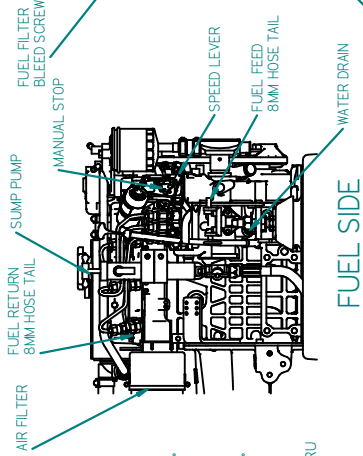

FLEXIBLE MOUNT

FUEL SIDE

REV	DESCRIPTION	DATE	APPD	DRAWN
01				

NOTES

TITLE: **BETA 25 HEAT EXCHANGE SEA PROP 60**

DIMENSIONS IN MM (INCH) DO NOT SCALE

BETA MARINE
 BETA MARINE LTD.
 WATERWELL, GLOUCESTER, GL2 2AD, UK
 TEL: (01452) 723492 FAX: (01452) 729166

PART FILE NAME: 100-08623 BETA 25 (002) HE SEA PROP 60.8mm

DRAWN BY: TV
 CHECKED BY: LT

SIZE: AS
 SCALE: 1 of 1

DWG NO: **100-08623**
 REV: **02**

DATE: 12/08/2009