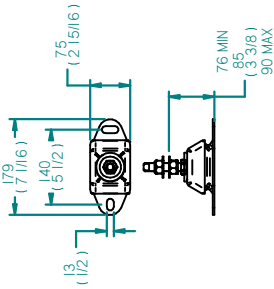

FLEXIBLE MOUNT

FUEL SIDE

REV	DESCRIPTION	DATE	APPD	DRAWN
01				

NOTES

TITLE: **BETA 25 HEAT EXCHANGE SEA PROP 60**

DIMENSIONS IN MM (INCH) DO NOT SCALE

BETA MARINE
 BETA MARINE LTD.
 WATERWELL, GLOUCESTER, GL2 2AD, UK
 TEL: (01452) 723492 FAX: (01452) 729166

PART FILE NAME: 100-08623 BETA 25 (002) HE SEA PROP 60.8mm

DRAWN BY: TV
 CHECKED BY: LT

SIZE: AS
 SCALE: 1 of 1

DWG NO: **100-08623**
 REV: **02**

DATE: 12/08/2009