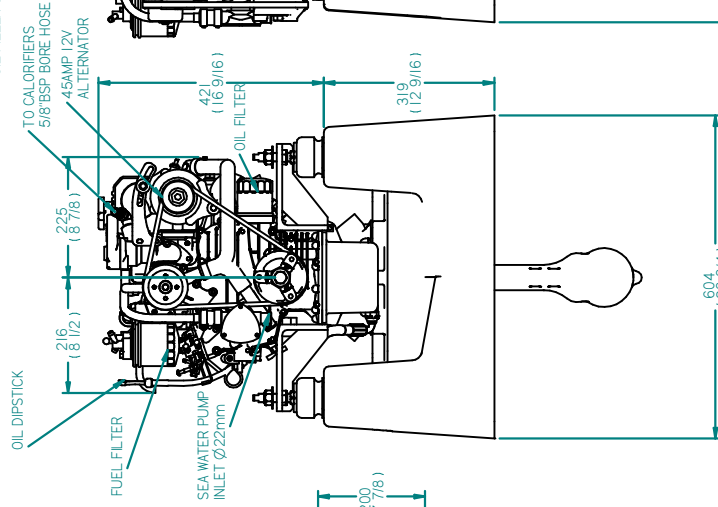

FLEXIBLE MOUNT

FUEL SIDE

REV	DESCRIPTION	DATE	APPD	DRAWN
01				

NOTES

TITLE: **BETA 25 HEAT EXCHANGE SEA PROP 60**

DIMENSIONS IN MM (INCH) DO NOT SCALE

BETA MARINE
 BETA MARINE LTD.
 WATERWELL, GLOUCESTER, GL2 2AD, UK
 TEL: (01452) 723492 FAX: (01452) 729166

PART FILE NAME: 100-08623 BETA 25 (002) HE SEA PROP 60.8mm

DRAWN BY: TV
 CHECKED BY: LT

SIZE: AS
 SCALE: 1 of 1

DWG NO: **100-08623**
 REV: **02**

DATE: 12/08/2009