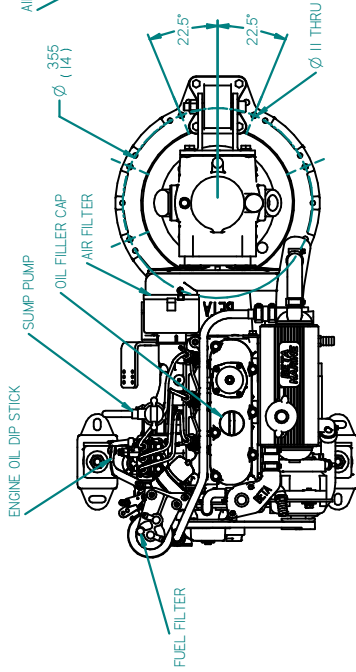

FLEXIBLE MOUNT

FUEL SIDE

REV	DESCRIPTION	DATE	APPD	DRAWN
01				

NOTES

TITLE: **BETA 25 HEAT EXCHANGE SEA PROP 60**

DIMENSIONS IN MM (INCH) DO NOT SCALE

BETA MARINE
 BETA MARINE LTD.
 WATERWELL, GLOUCESTER, GL2 2AD, UK
 TEL: (01452) 723492 FAX: (01452) 729166

PART FILE NAME: 100-08623 BETA 25 (002) HE SEA PROP 60.8mm

DRAWN BY: TV
 CHECKED BY: LT

SIZE: AS
 SCALE: 1 of 1

DWG NO: **100-08623**
 REV: **02**

DATE: 12/08/2009