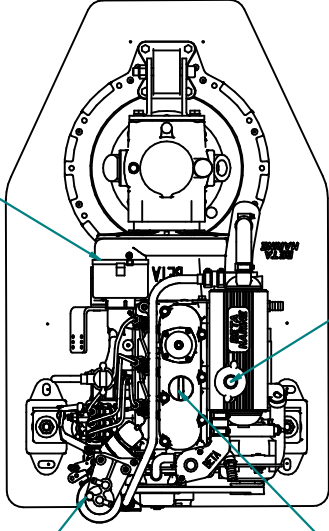

FLEXIBLE MOUNT

FUEL SIDE

REV	DESCRIPTION	DATE	APPD	DRAWN
01				

NOTES

TITLE: **BETA 25 HEAT EXCHANGE SEA PROP 60**

DIMENSIONS IN MM (INCH) DO NOT SCALE

BETA MARINE
 BETA MARINE LTD.
 WATERWELL, GLOUCESTER, GL2 2AD, UK
 TEL: (01452) 723492 FAX: (01452) 729166

PART FILE NAME: 100-08623 BETA 25 (002) HE SEA PROP 60.8mm

DRAWN BY: TV
 CHECKED BY: LT

SIZE: AS
 SCALE: 1 of 1

DWG NO: **100-08623**
 REV: **02**

DATE: 12/08/2009