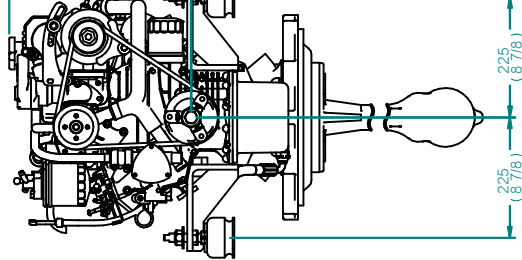

FLEXIBLE MOUNT

FUEL SIDE

REV	DESCRIPTION	DATE	APPD	DRAWN
01				

NOTES

TITLE: **BETA 25 HEAT EXCHANGE SEA PROP 60**

DIMENSIONS IN MM (INCH) DO NOT SCALE

BETA MARINE
 BETA MARINE LTD.
 WATERWELL, GLOUCESTER, GL2 2AD, UK
 TEL: (01452) 723492 FAX: (01452) 729166

PART FILE NAME: 100-08623 BETA 25 (002) HE SEA PROP 60.8mm

DRAWN BY: TV
 CHECKED BY: LT

SIZE: AS
 SCALE: 1 of 1

DWG NO: **100-08623**
 REV: **02**

DATE: 12/08/2009