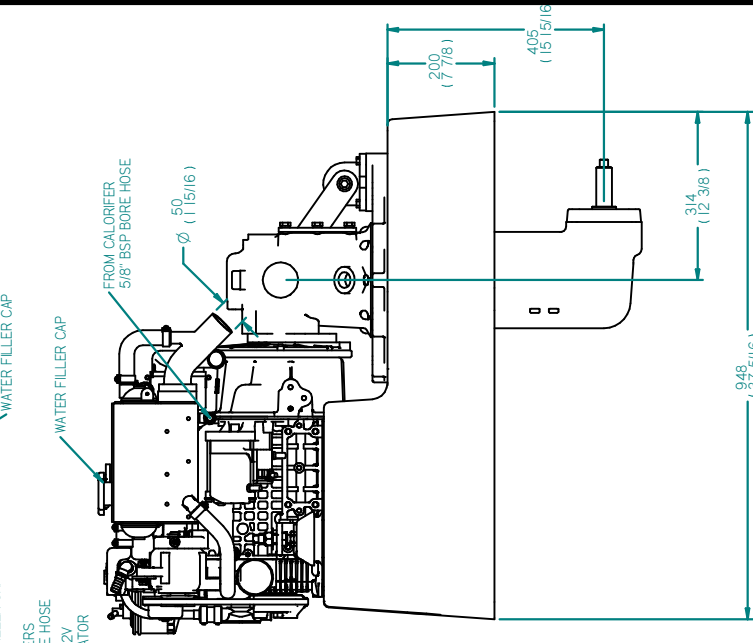

FLEXIBLE MOUNT

FUEL SIDE

REV	DESCRIPTION	DATE	APPD	DRAWN
01				

NOTES

TITLE: **BETA 25 HEAT EXCHANGE SEA PROP 60**

DIMENSIONS IN MM (INCH) DO NOT SCALE

BETA MARINE
 BETA MARINE LTD.
 WATERWELL, GLOUCESTER, GL2 2AD, UK
 TEL: (01452) 723492 FAX: (01452) 729166

PART FILE NAME: 100-08623 BETA 25 (002) HE SEA PROP 60.8mm

DRAWN BY: TV
 CHECKED BY: LT

SIZE: AS
 SCALE: 1 of 1

DWG NO: **100-08623**
 REV: **02**

DATE: 12/08/2009