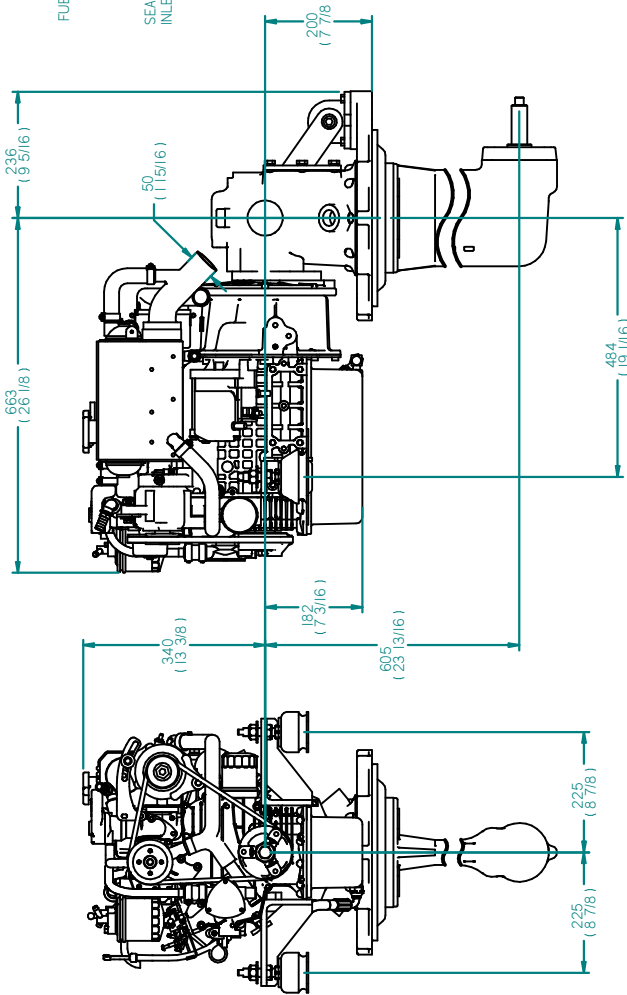

FLEXIBLE MOUNT

FUEL SIDE

REV	DESCRIPTION	DATE	APPD	DRAWN
01				

NOTES

TITLE: **BETA 25 HEAT EXCHANGE SEA PROP 60**

DIMENSIONS IN MM (INCH) DO NOT SCALE

BETA MARINE
 BETA MARINE LTD.
 WATERWELL, GLOUCESTER, GL2 2AD, UK
 TEL: (01452) 723492 FAX: (01452) 729166

PART FILE NAME: 100-08623 BETA 25 (002) HE SEA PROP 60.8mm

DRAWN BY: TV
 CHECKED BY: LT

SIZE: AS
 SCALE: 1 of 1

DWG NO: **100-08623**
 REV: **02**

DATE: 12/08/2009