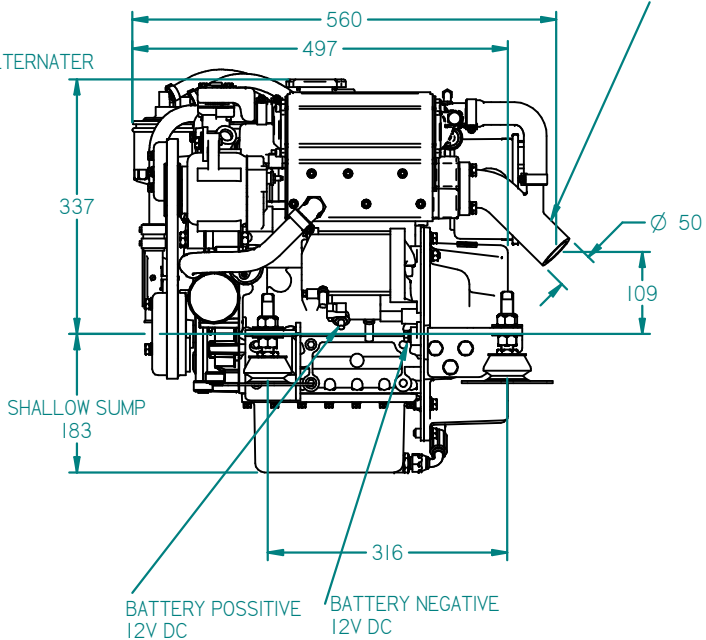

MOUNT DETAILS

SECTION A-A

REV	DESCRIPTION	DATE	APP'D	DRAWN	NOTES
01					

TITLE: BETA 20 HEAT EXCHANGE BOB TAIL

DIMENSIONS IN MM (INCH) DO NOT SCALE PART FILE NAME: BETA 20 HE BOB TAIL 100-09329.asm

BETA MARINE

BETA MARINE LTD,
DAVY WAY,
WATERWELLS,
QUEDGELEY,
GLOUCESTER. GL2 2AD, UK

DRAWN BY: TW
CHECKED BY: LT

SIZE A4
SCALE NTS

DWG NO: 100-09329

REV 00

PAGE 1 of 1

DATE 15/11/2011

TEL: (01452) 723492