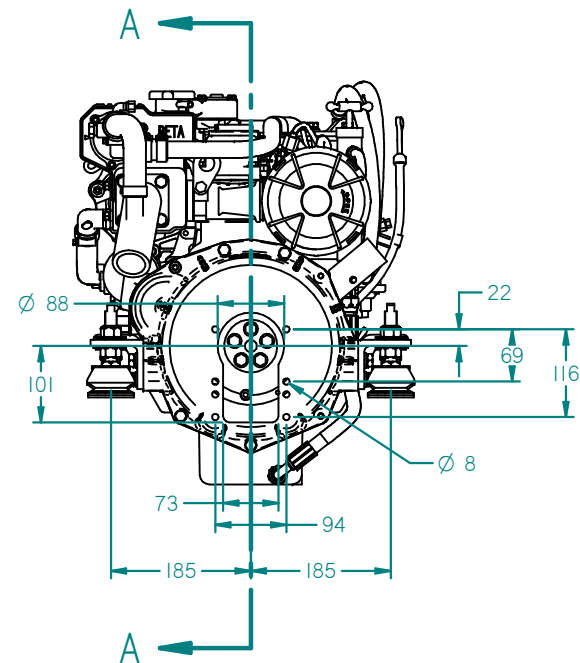

MOUNT DETAILS

SECTION A-A

REV	DESCRIPTION	DATE	APP'D	DRAWN	NOTES
01					

TITLE: BETA 20 HEAT EXCHANGE BOB TAIL

DIMENSIONS IN MM (INCH) DO NOT SCALE PART FILE NAME: BETA 20 HE BOB TAIL 100-09329.asm

BETA MARINE

BETA MARINE LTD,
DAVY WAY,
WATERWELLS,
QUEDGELEY,
GLOUCESTER. GL2 2AD, UK

DRAWN BY: TW
CHECKED BY: LT

SIZE A4
SCALE NTS

DWG NO: 100-09329

REV 00

PAGE 1 of 1

DATE 15/11/2011

TEL: (01452) 723492