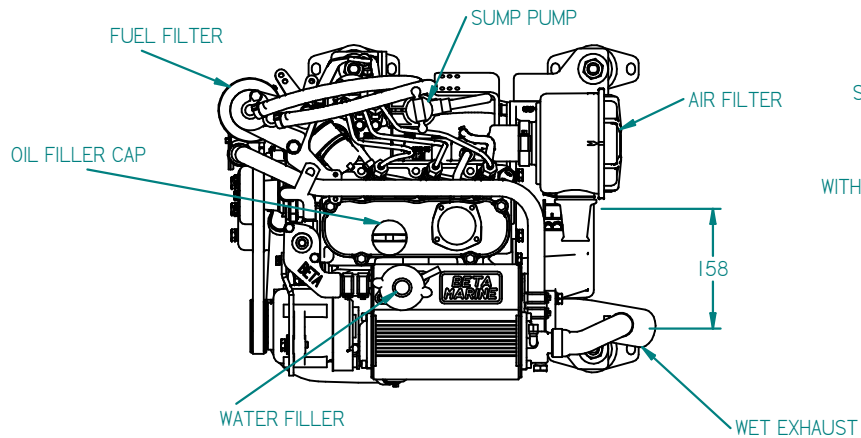

MOUNT DETAILS

SECTION A-A

REV	DESCRIPTION	DATE	APP'D	DRAWN	NOTES
01					

TITLE: BETA 20 HEAT EXCHANGE BOB TAIL

DIMENSIONS IN MM (INCH) DO NOT SCALE PART FILE NAME: BETA 20 HE BOB TAIL 100-09329.asm

BETA MARINE