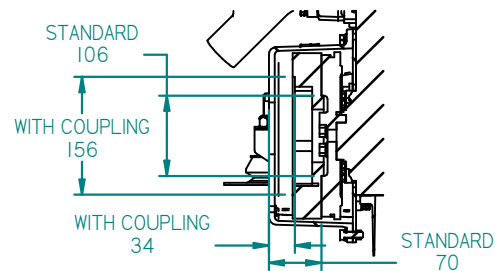

MOUNT DETAILS

SECTION A-A

REV	DESCRIPTION	DATE	APP'D	DRAWN	NOTES
01					

TITLE: BETA 20 HEAT EXCHANGE BOB TAIL

DIMENSIONS IN MM (INCH) DO NOT SCALE PART FILE NAME: BETA 20 HE BOB TAIL 100-09329.asm

BETA MARINE

BETA MARINE LTD,
DAVY WAY,
WATERWELLS,
QUEDGELEY,
GLOUCESTER. GL2 2AD, UK

DRAWN BY: TW
CHECKED BY: LT

SIZE A4
SCALE NTS

DWG NO: 100-09329

REV 00

PAGE 1 of 1

DATE 15/11/2011

TEL: (01452) 723492