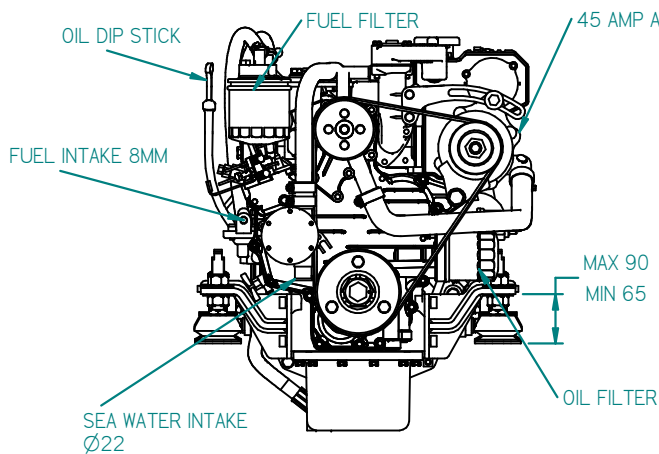

MOUNT DETAILS

SECTION A-A

REV	DESCRIPTION	DATE	APP'D	DRAWN	NOTES
01					

TITLE: BETA 20 HEAT EXCHANGE BOB TAIL

DIMENSIONS IN MM (INCH) DO NOT SCALE PART FILE NAME: BETA 20 HE BOB TAIL 100-09329.asm

BETA MARINE